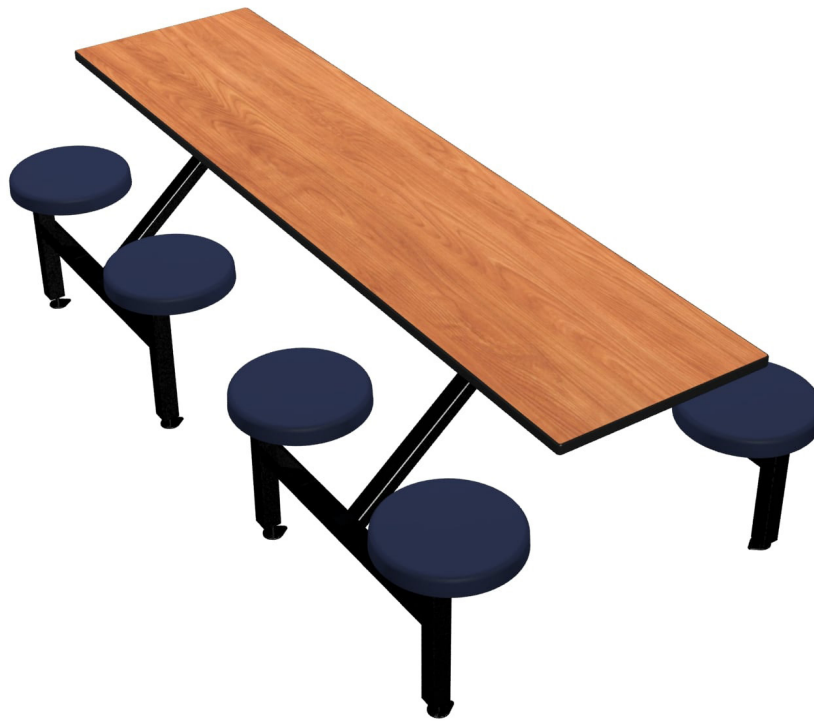

Jupiter Cluster Units Thin Profile DAE Button Seats

Seats, Table & Frame Included / 5 Year Table Edge & Frame Warranty /
1 Year Table Top and Chairhead Warranty /

When looking for the convenience of cluster units but with a more traditional dining look, the Jupiter model fits the bill perfectly. The fixed frames with attached swivel chairheads makes the best use of premium floor space while allowing for easy clean up.

Jupiter Cluster w/Thin Profile Bullnose Dur-A-Edge® Table Top Unit /

2 Seat ADA Unit	JUWL002TPDBUADA	46.5"w x 44"d	126 lbs.
2 Seat Wall	JURE002TPDBU	23"w x 50.5"d	78 lbs.
4 Seat Round	JURD004TPDBU	60"w x 74.75"d	153 lbs.
4 Seat Rectangular	JURE004TPDBU	44"w x 56.75"d	127 lbs.
4 Seat Square	JUSQ004TPDBU	60"w x 74.75"d	136 lbs.
6 Seat Round	JURD006TPDBU	96.5"w x 96.5"d	250 lbs.
8 Seat Round	JURE008TPDBU	96"w x 56.75"d	264 lbs.

*For finishing options, see the
Plymold Essentials Guide.*

Additional table edge profiles available.
Additional chairhead styles available.