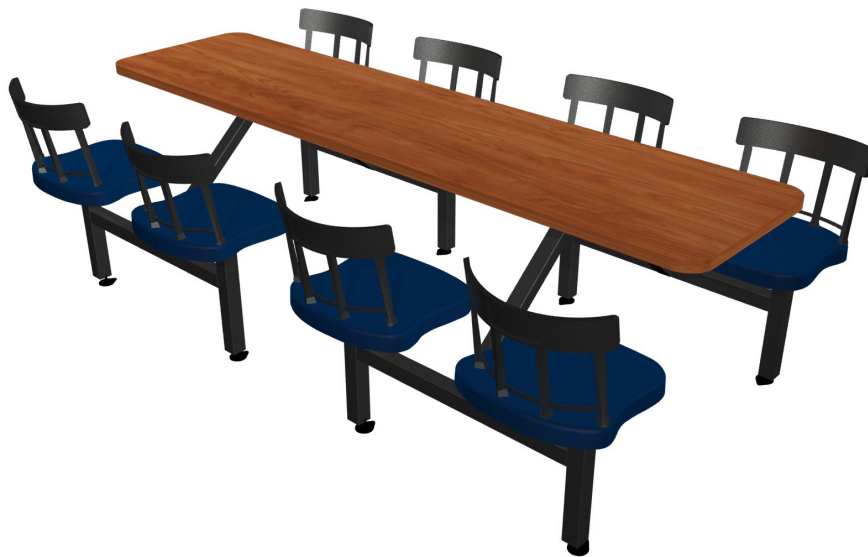

Jupiter Cluster Units

Self Edge (lamininate) Country Chairhead

When looking for the convenience of cluster units but with a more traditional dining look, the Jupiter model fits the bill perfectly. The fixed frames with attached swivel chairheads makes the best use of premium floor space while allowing for easy clean up.

Seats, Table & Frame Included / 5 Year Frame Warranty /
1 Year Table and Chairhead Warranty / Chair Swivel Included

Jupiter Cluster w/Self Edge Table Top Unit /

2 Seat ADA Unit	JUWL002SECOADA	47.5"w x 44"d	139 lbs.
4 Seat Round	JURD004SECO	61.25"w x 77"d	193 lbs.
4 Seat Rectangular	JURE004SECO	44"w x 59"d	213 lbs.
4 Seat Square	JUSQ004SECO	61.25"w x 77"d	194 lbs.
6 Seat Round	JURD006SECO	98.75"w x 98.75"d	293 lbs.
8 Seat Round	JURE008SECO	96"w x 59"d	415 lbs.

*For finishing options, see the
Plymold Essentials Guide.*

Additional table edge profiles available.
Additional chairhead styles available.