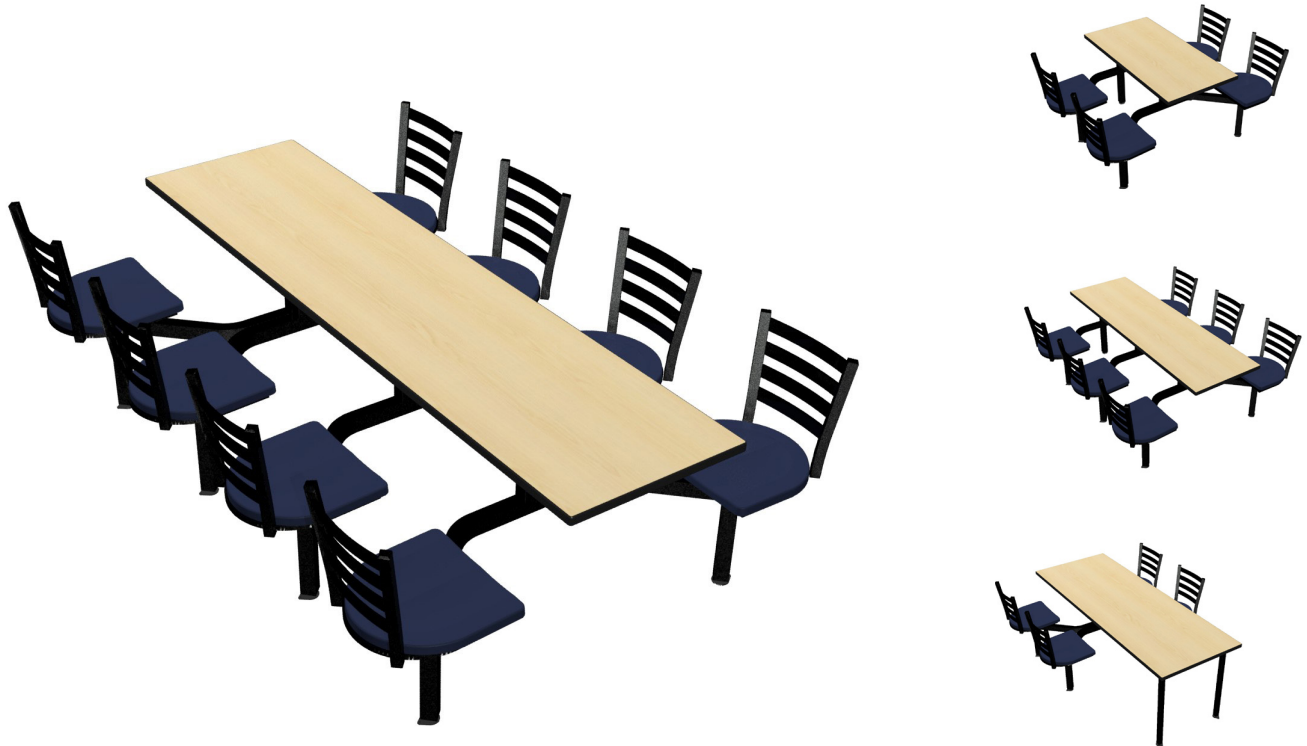

Cebra Cluster Units PVC Edge Table Encore Chairhead

Tidiness meets self-serve. With swivel chairheads and fastened-in-place frames; cleanup is faster and spaces bounce back in a snap. Perfect for settings where long rows of tables and chairs are needed, the Cebra model comes in both wall and island style arrangements.

Seats, Table & Frame Included / 1 Year Table Warranty / 5 Year Seat & Frame Warranty / Chair Swivel Included

Cebra Cluster w/ PVC Edge Table Top Unit & Encore Chairheads /

4 Seat Wall Unit	CEWL004PVCEN	47" w x 66.25" d x 36" h	193 lbs.
4 Seat Island Unit	CEIS004PVCEN	44" w x 66.25" d x 36" h	184 lbs.
4 Seat Island ADA	CEIS004PVCENADA	80" w x 66.25" d x 36" h	248 lbs.
6 Seat Wall Unit	CEWL006PVCEN	76" w x 66.25" d x 36" h	311 lbs.
6 Seat Island Unit	CEIS006PVCEN	72" w x 66.25" d x 36" h	291 lbs.
8 Seat Wall Unit	CEWL008PVCEN	102" w x 66.25" d x 36" h	395 lbs.
8 Seat Island Unit	CEIS008PVCEN	96" w x 66.25" d x 36" h	395 lbs.

For finishing options, see the [Plymold Essentials Guide](#).

Additional table edge profiles available.
Additional chairhead styles available.